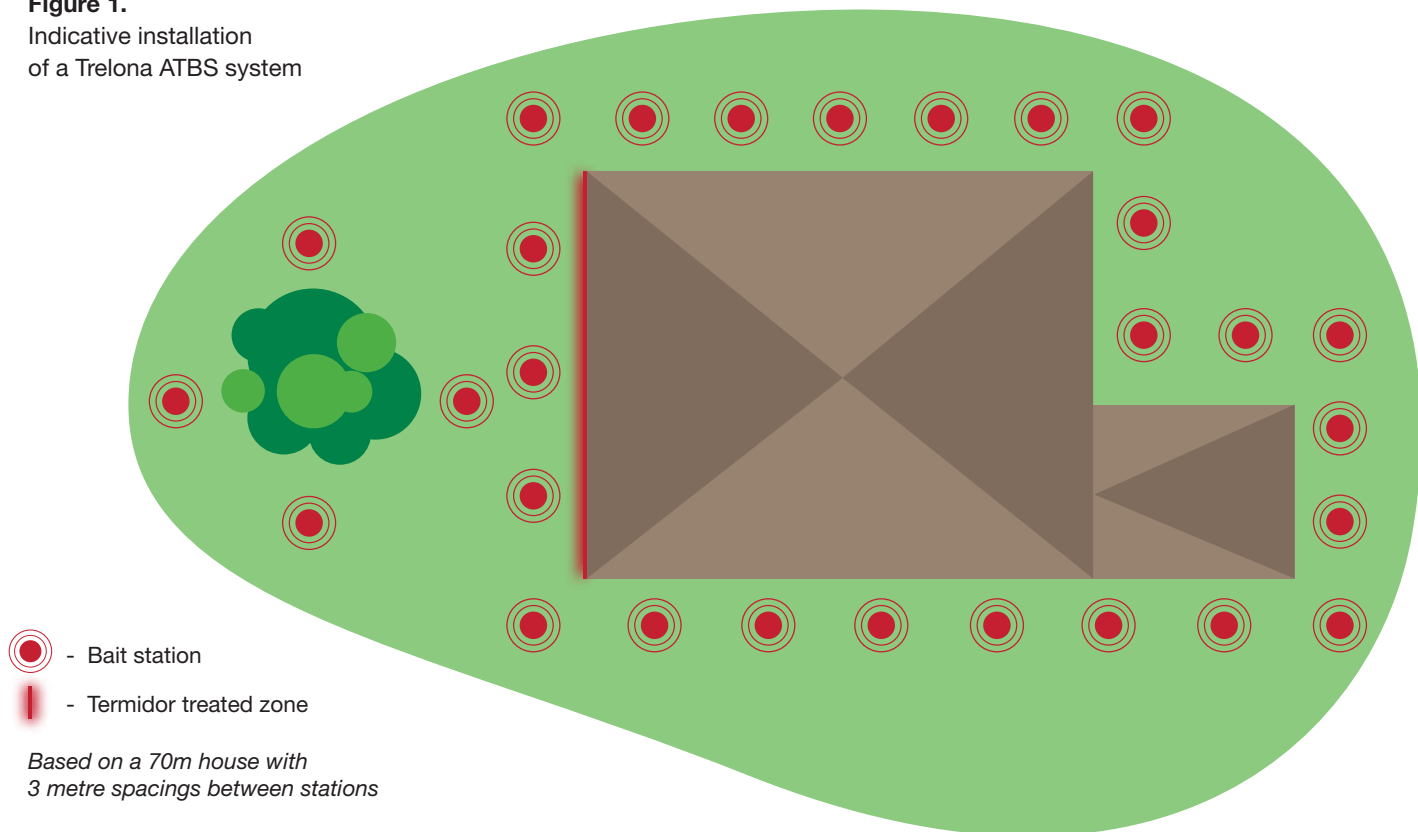

Combined protection - unmatched piece of mind

The unique advantage of Trelona ATBS is that it can be used in combination with Termidor Residual termiticide and insecticide and Termidor HE high-efficiency termiticide.

Termidor has been the most trusted name in termite control since 2002 and has been the benchmark for termiticides in the Australian market. This trusted technology can now be combined with the most advanced baiting system available.

Due to termite risk or construction design, a combined treatment may provide the most adequate and thorough protection for your home (Figure 1). Where required or in instances where additional “piece of mind” is desired, your pest management professional may design a treatment plan combining the power of these two trusted technologies.

Figure 1.
Indicative installation
of a Trelona ATBS system

NEW

Trelona® ATBS

Advance Termite Bait System

**For more information on Trelona ATBS,
visit trelona.com.au or call 1800 558 399**