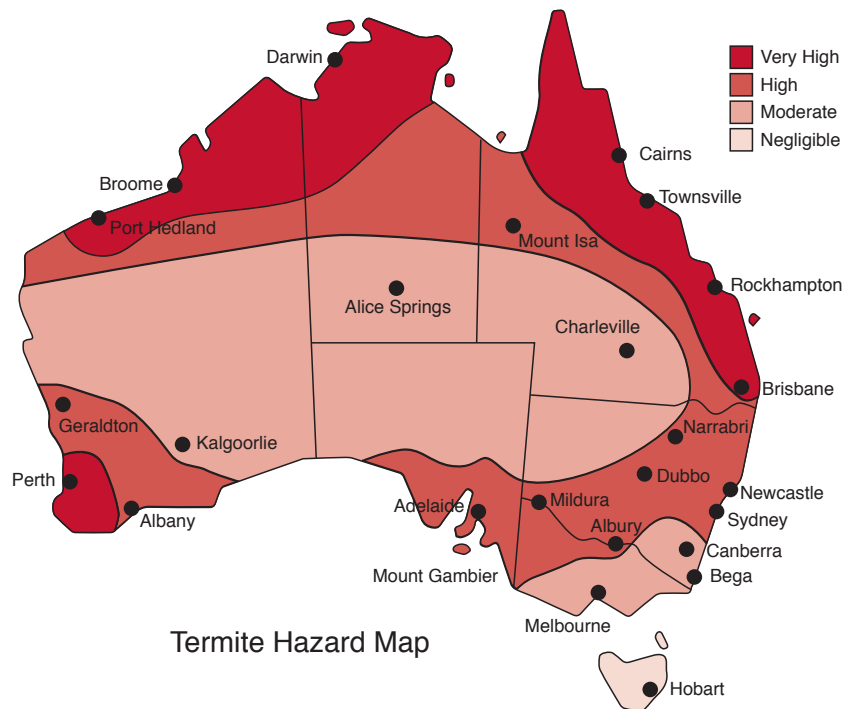

NEW

Trelona[®] ATBS

Advance Termite Bait System

BASF

We create chemistry

Homeowner Guide

Termite Issues in Australia

Termites are a highly destructive pest and a major cause of economic damage to homes around Australia. One in three homes in Australia has been affected by termite damage. There are hundreds of termite species around Australia, although only a small number of these species are responsible for structural damage to our homes.

Although the coastal belt and northern parts of Australia are generally regarded as the highest-risk areas for subterranean termite infestation, economically significant species, which damage timber, are found throughout mainland Australia. In reality, any structure containing wood is at risk of subterranean termite infestation whether in the city, suburbs or country, unless protective measures are taken.

Conducive conditions around your home

There are many conditions, which may be present around your home, that may be conducive to termite activity. Water and leaks associated with faulty plumbing, broken roof tiles, leaking shower recesses and air conditioning drainage can all contribute to a build-up of moisture in the surrounding soil, creating perfect conditions for termites. Trees, shrubs and gardens adjacent to your home can result in an excess in roots, moisture and other organic matter, allowing termites to establish and gain access undetected into the foundations, expansion joints or other concealed entry points. It is recommended that your home is inspected annually by a pest management professional. This not only identifies any termite activity in the structure, but will also ensure that any conducive conditions are identified so they can be rectified to reduce the risk to your home.